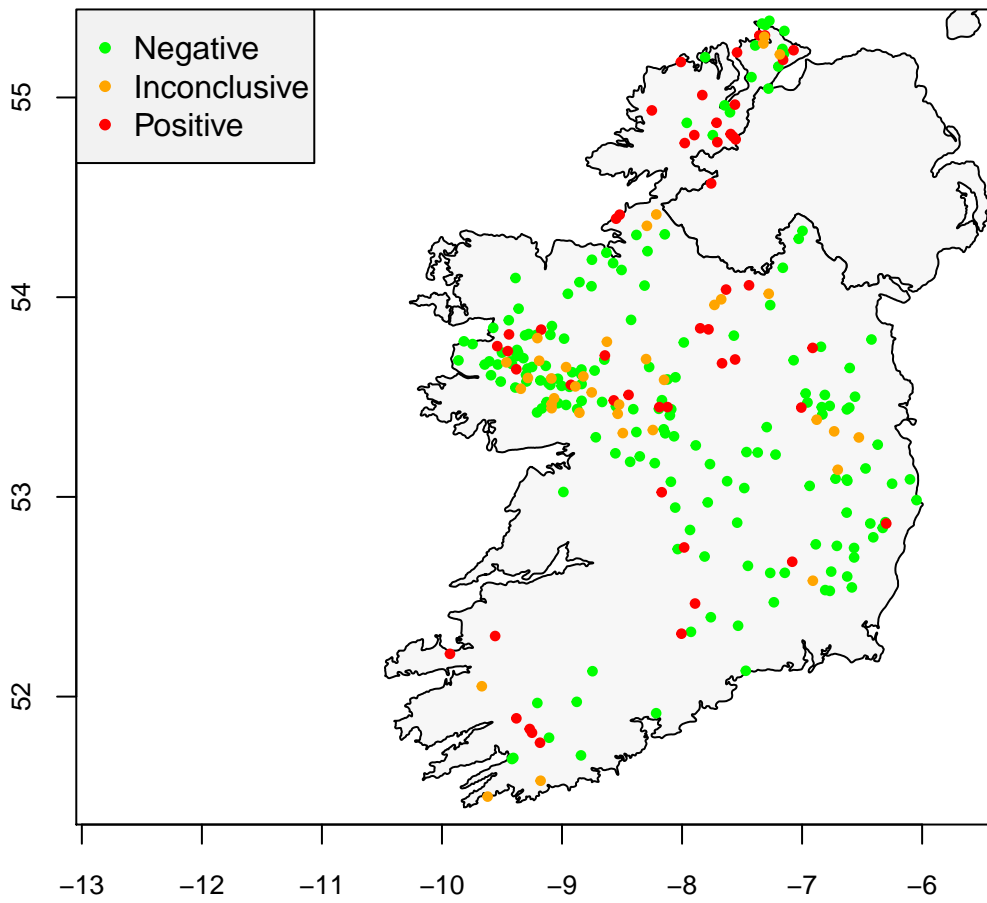

Fluke Exposure October 2020

Points have been moved slightly to preserve anonymity of flock owners