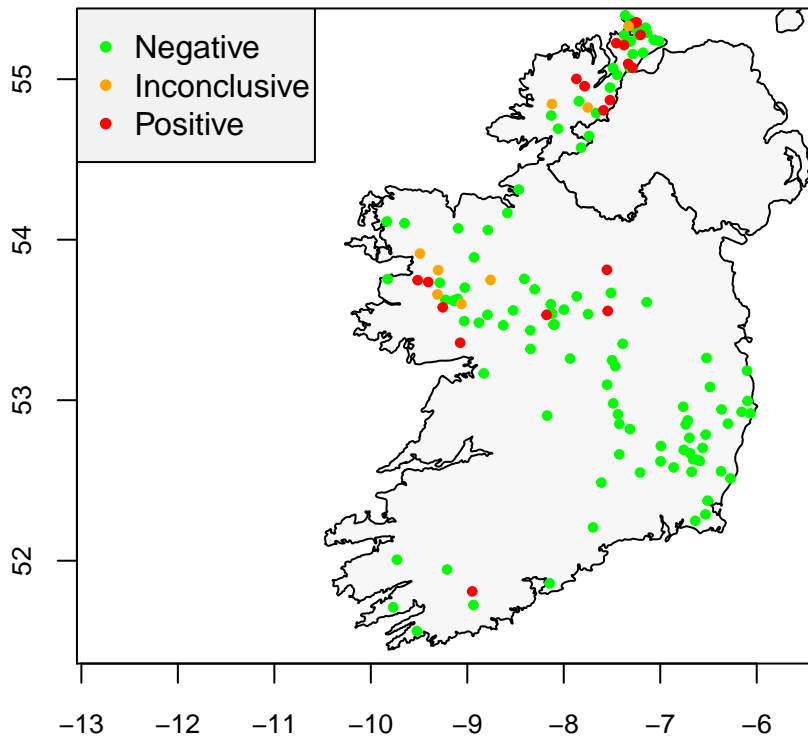

## Fluke Exposure September 2020

Points have been moved slightly to preserve anonymity of flock owners